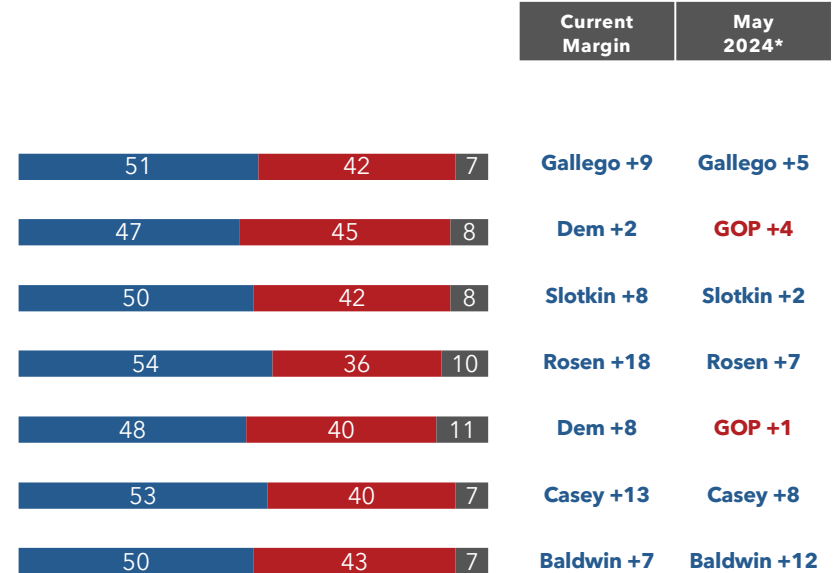

Senate Democrats also saw gains since May

Presidential and down-ballot horseraces (including leaners)

Harris vs. Trump head-to-head

Down-ballot Head-to-Head Races

Note: Georgia and North Carolina down-ballot races refer to the generic congressional ballot