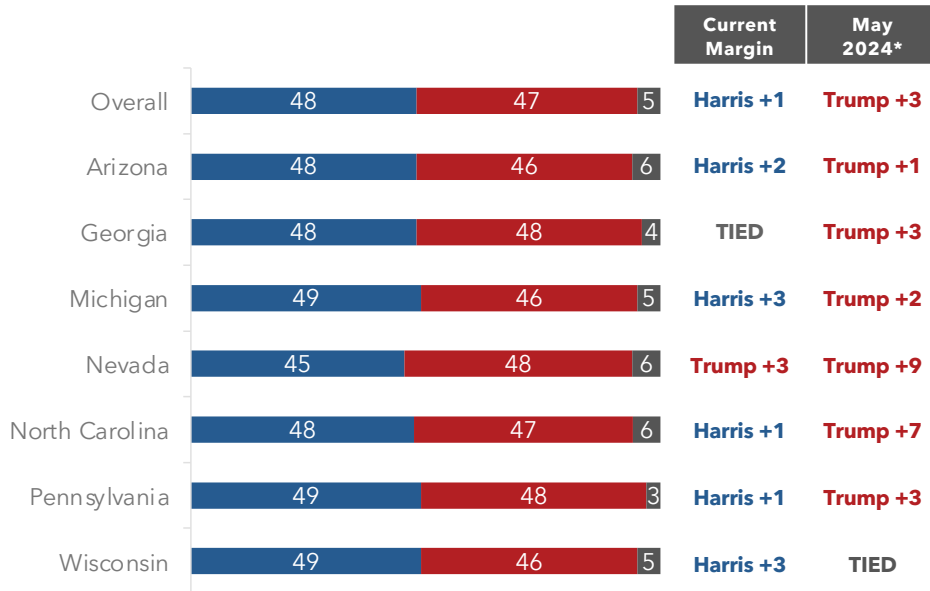

Senate Democrats also saw gains since May

Presidential and down-ballot horseraces (including leaners)

Harris vs. Trump head-to-head

Down-ballot Head-to-Head Races

Note: Georgia and North Carolina down-ballot races refer to the generic congressional ballot